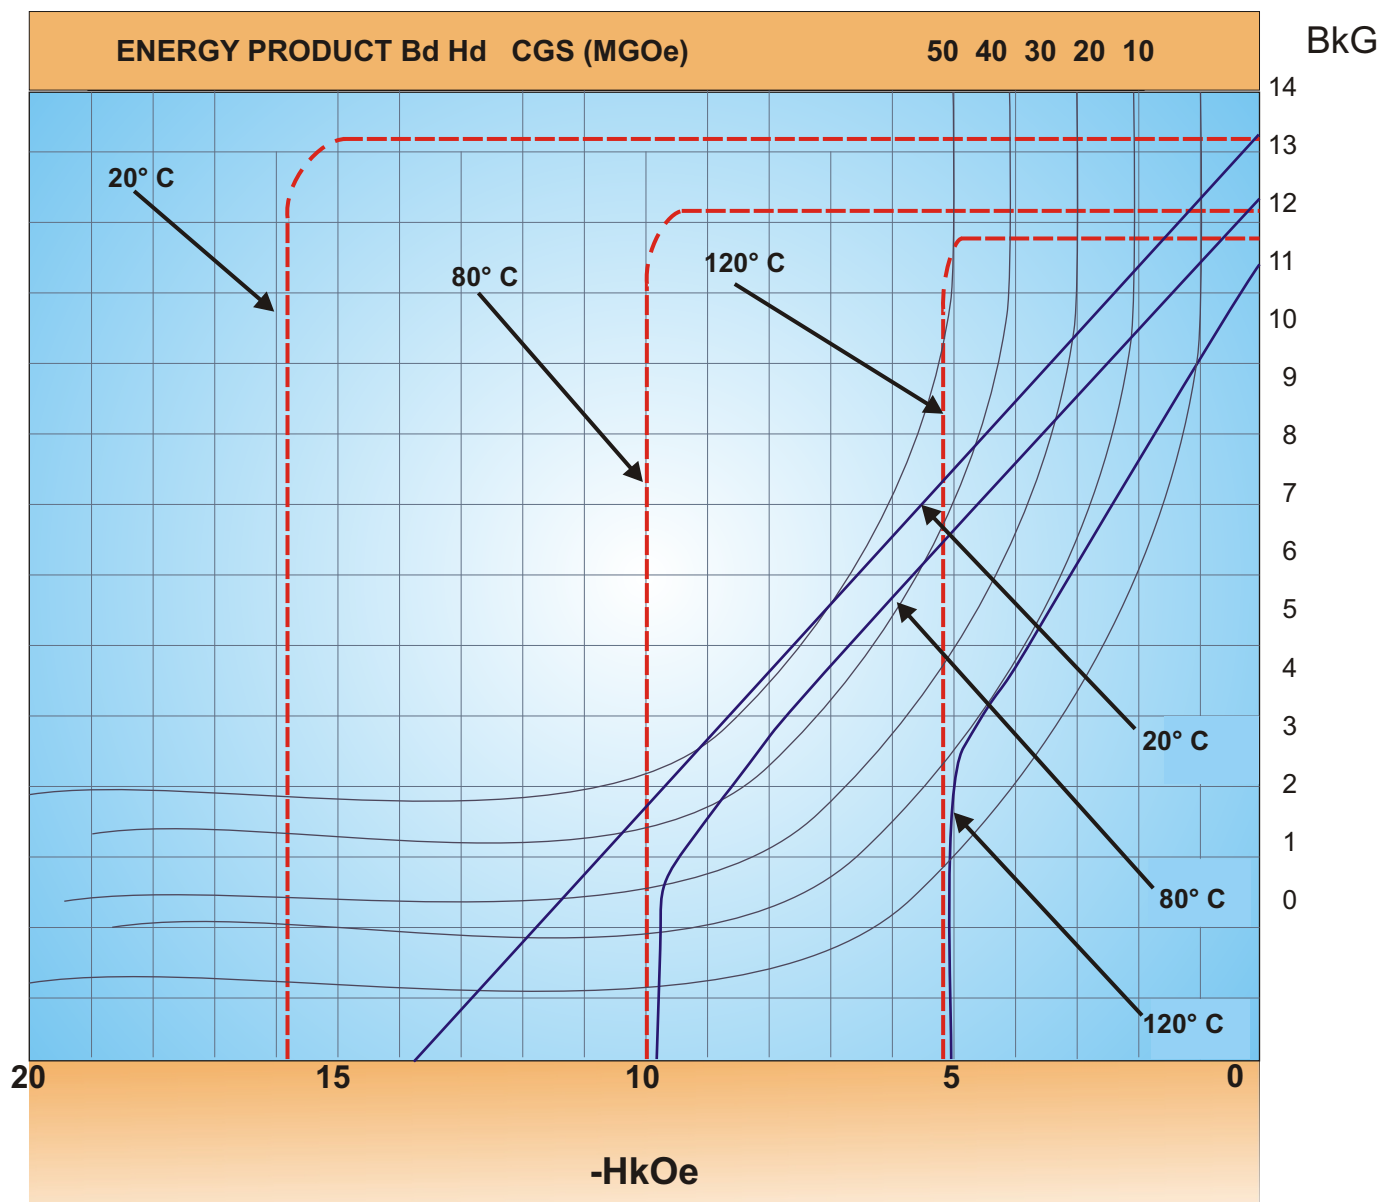

Demagnetization Curve

Neo 42 M

700 Hicksville Road • ENECON Center Suite 110 • Bethpage, New York 11714
 Toll Free: 800.227.6835 • Phone: 516.576.3434 • Fax: 516.349.5522
 Website: www.magnetkingdom.com • Email: info@magnetkingdom.com