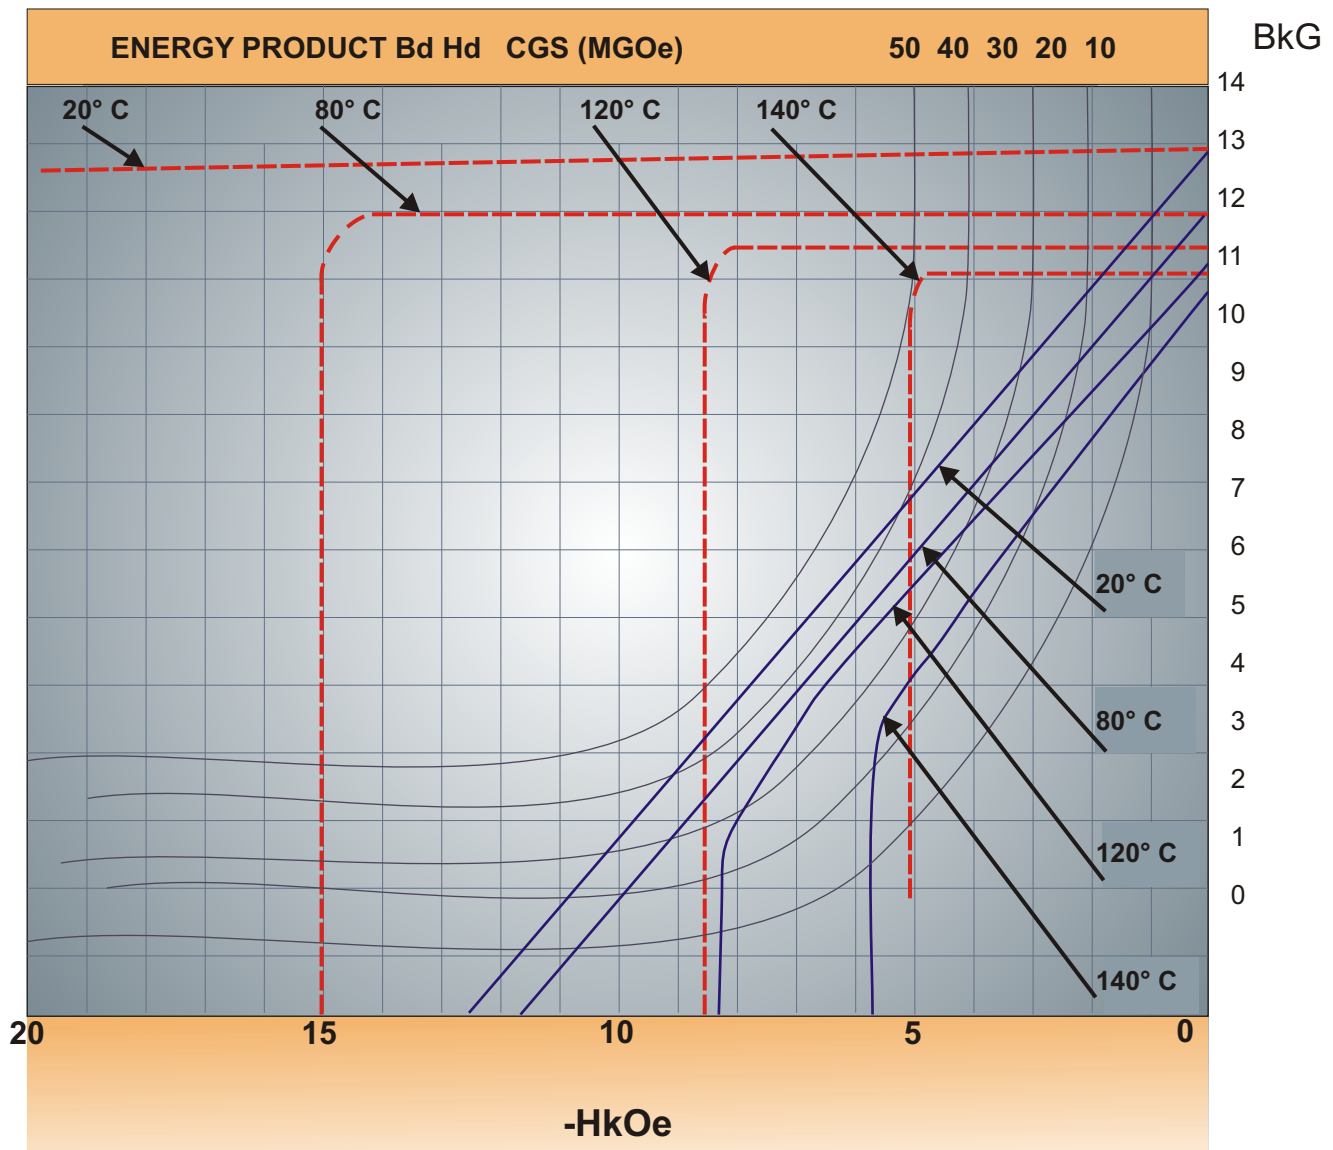

Demagnetization Curve

Neo 40 SH

700 Hicksville Road • ENECON Center Suite 110 • Bethpage, New York 11714
Toll Free: 800.227.6835 • Phone: 516.576.3434 • Fax: 516.349.5522
Website: www.magnetkingdom.com • Email: info@magnetkingdom.com