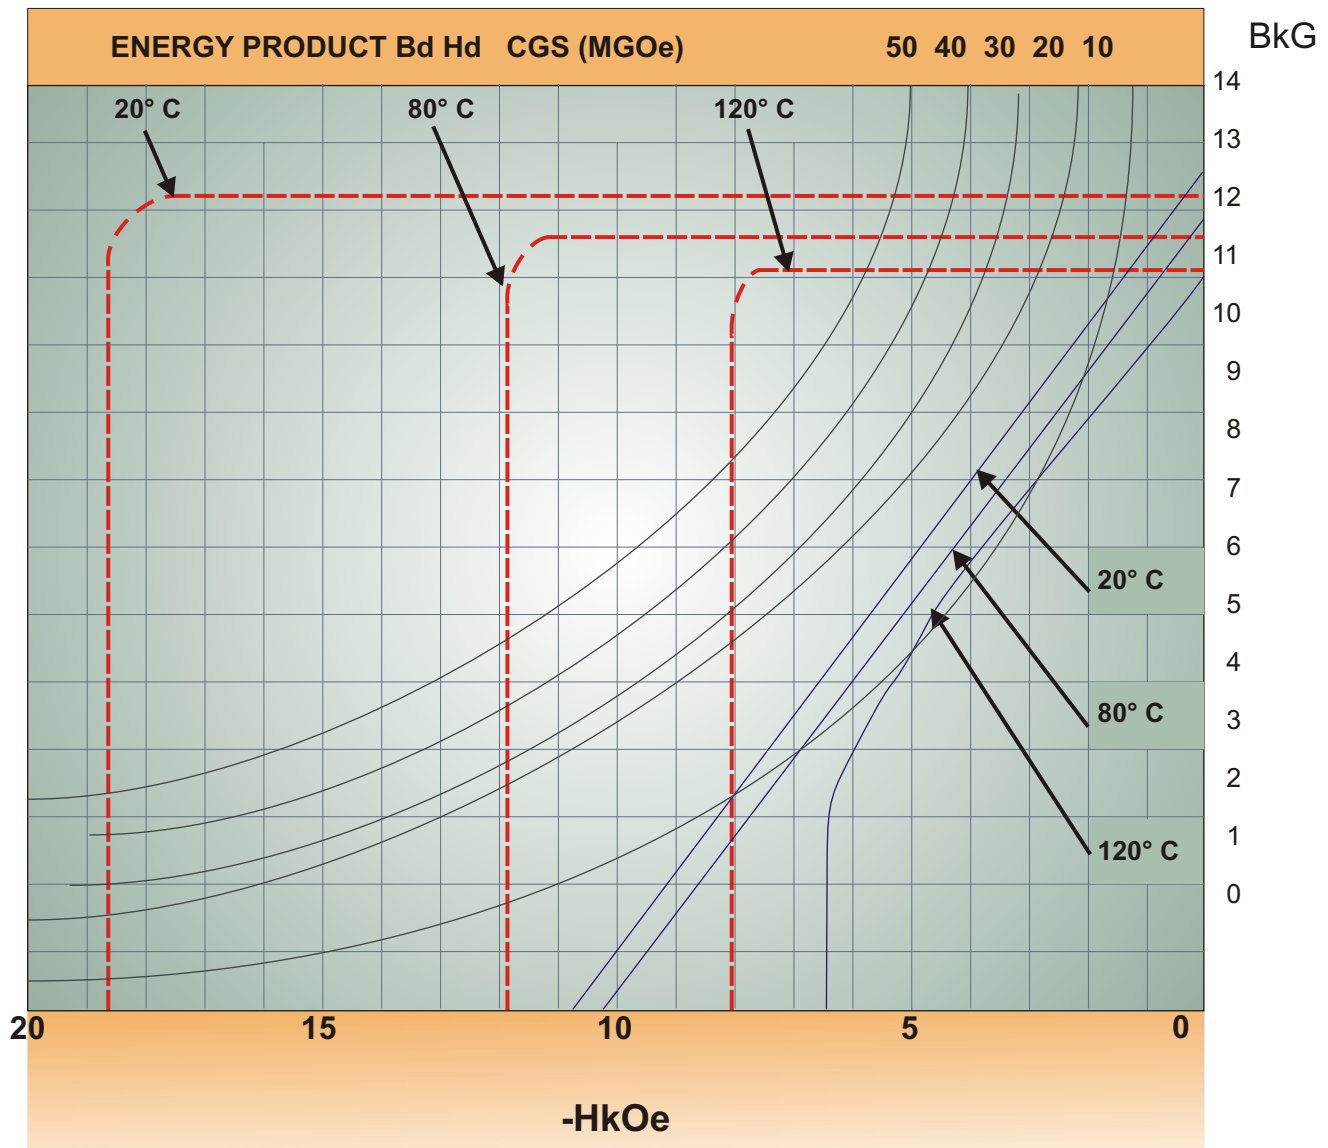

Demagnetization Curve

Neo 38 H

700 Hicksville Road • ENECON Center Suite 110 • Bethpage, New York 11714
 Toll Free: 800.227.6835 • Phone: 516.576.3434 • Fax: 516.349.5522
 Website: www.magnetkingdom.com • Email: info@magnetkingdom.com