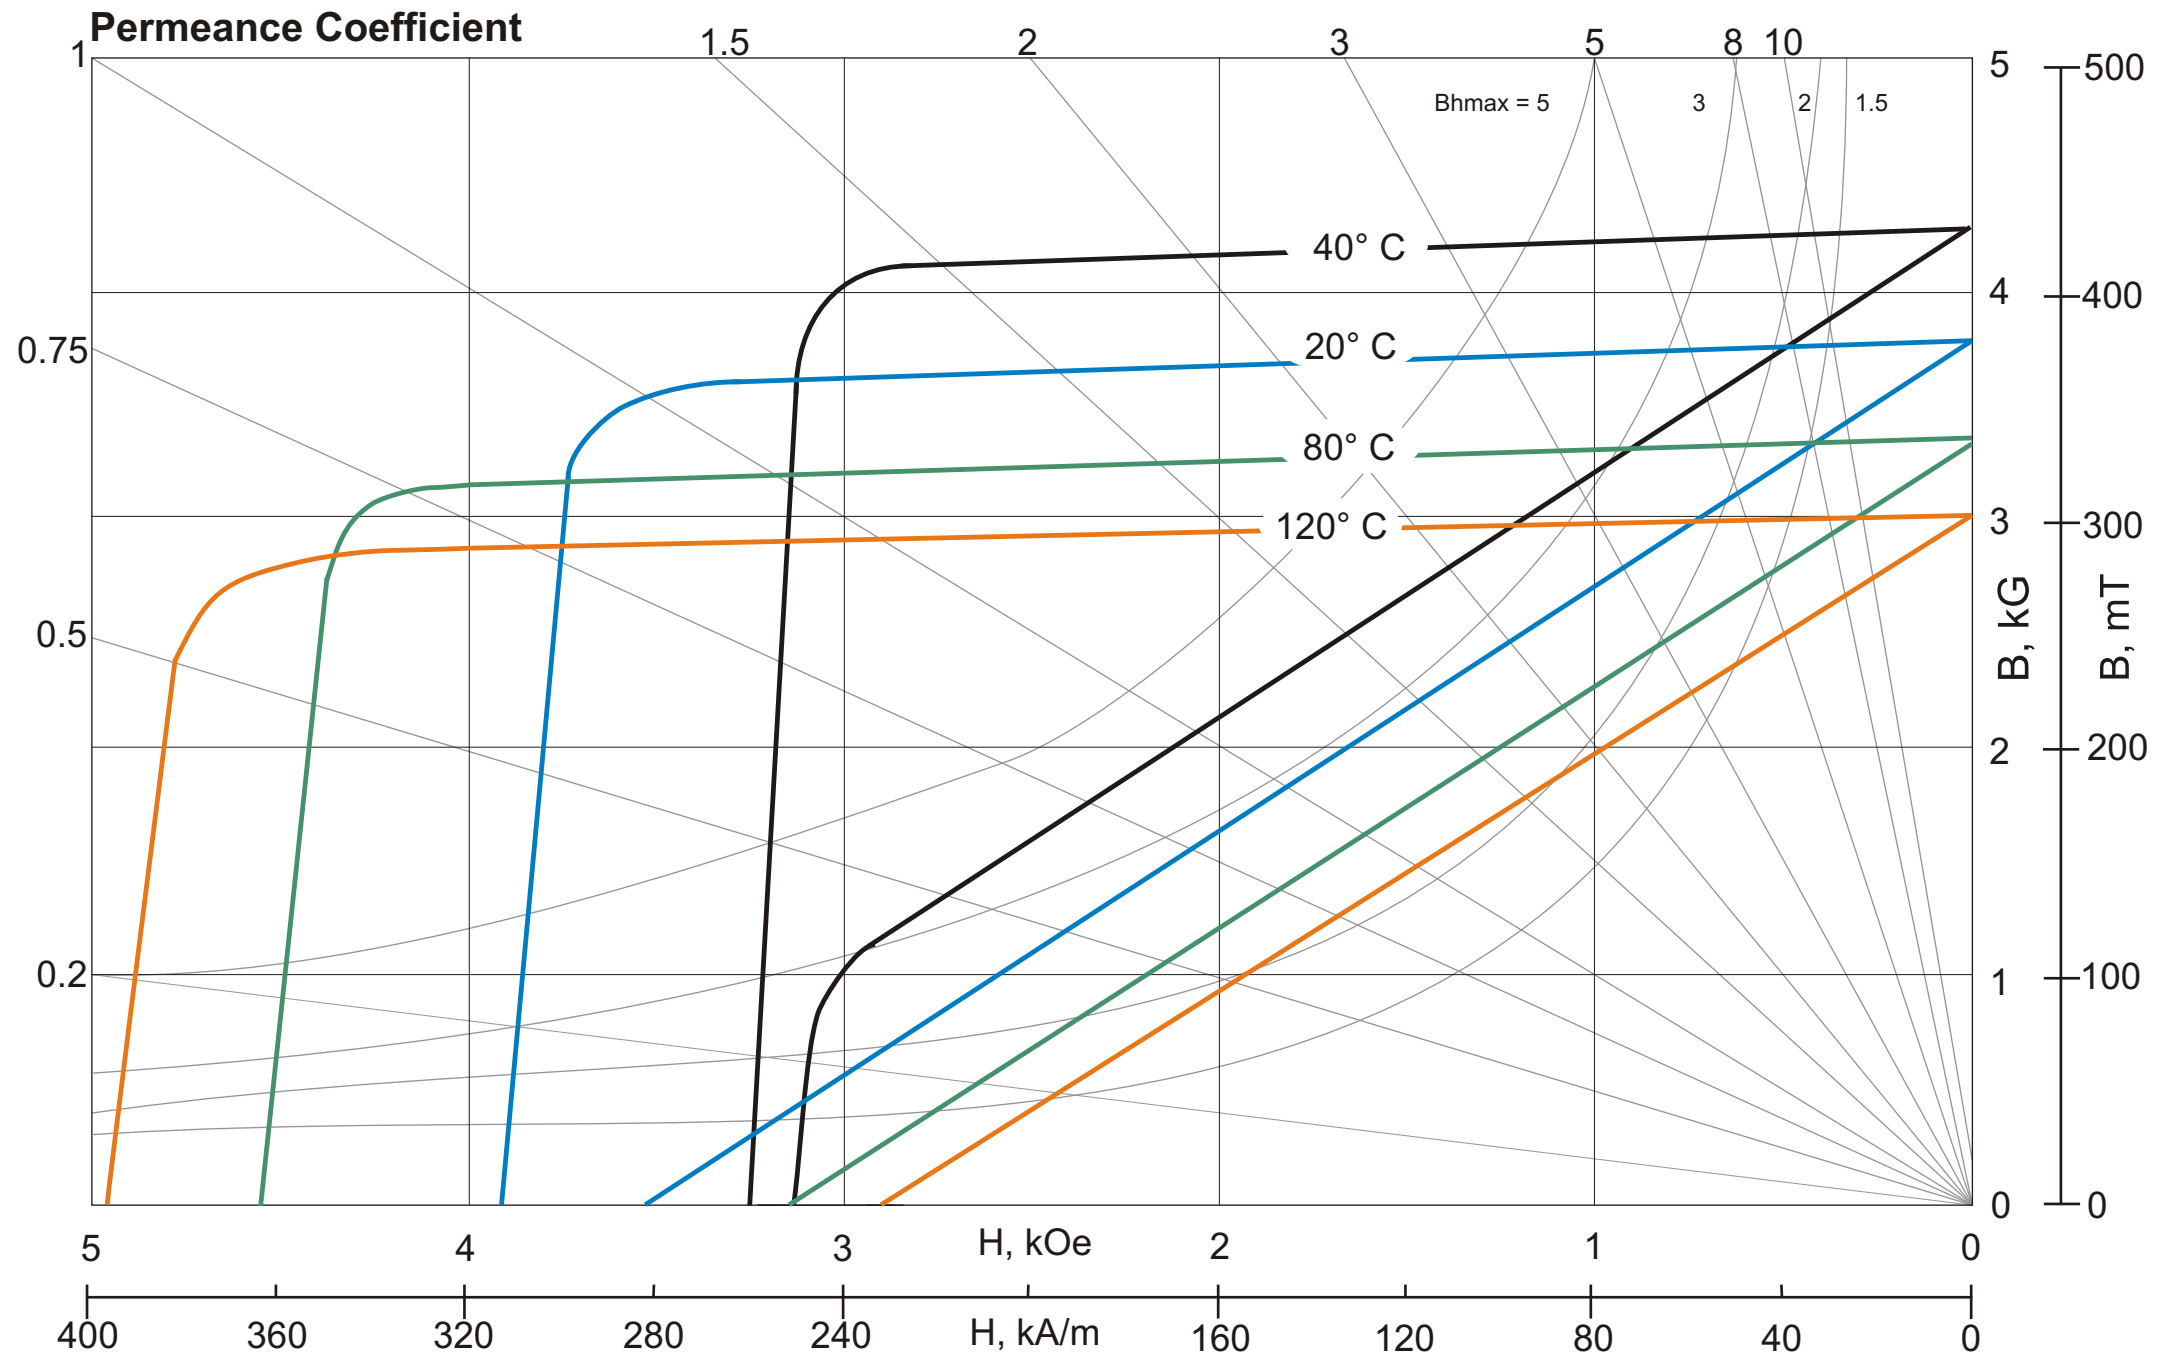

Ceramic-8-A Demagnetization Curve

700 Hicksville Road • ENECON Center Suite 110 • Bethpage, New York 11714
 Toll Free: 800.227.6835 • Phone: 516.576.3434 • Fax: 516.349.5522
 Website: www.magnetkingdom.com • Email: info@magnetkingdom.com