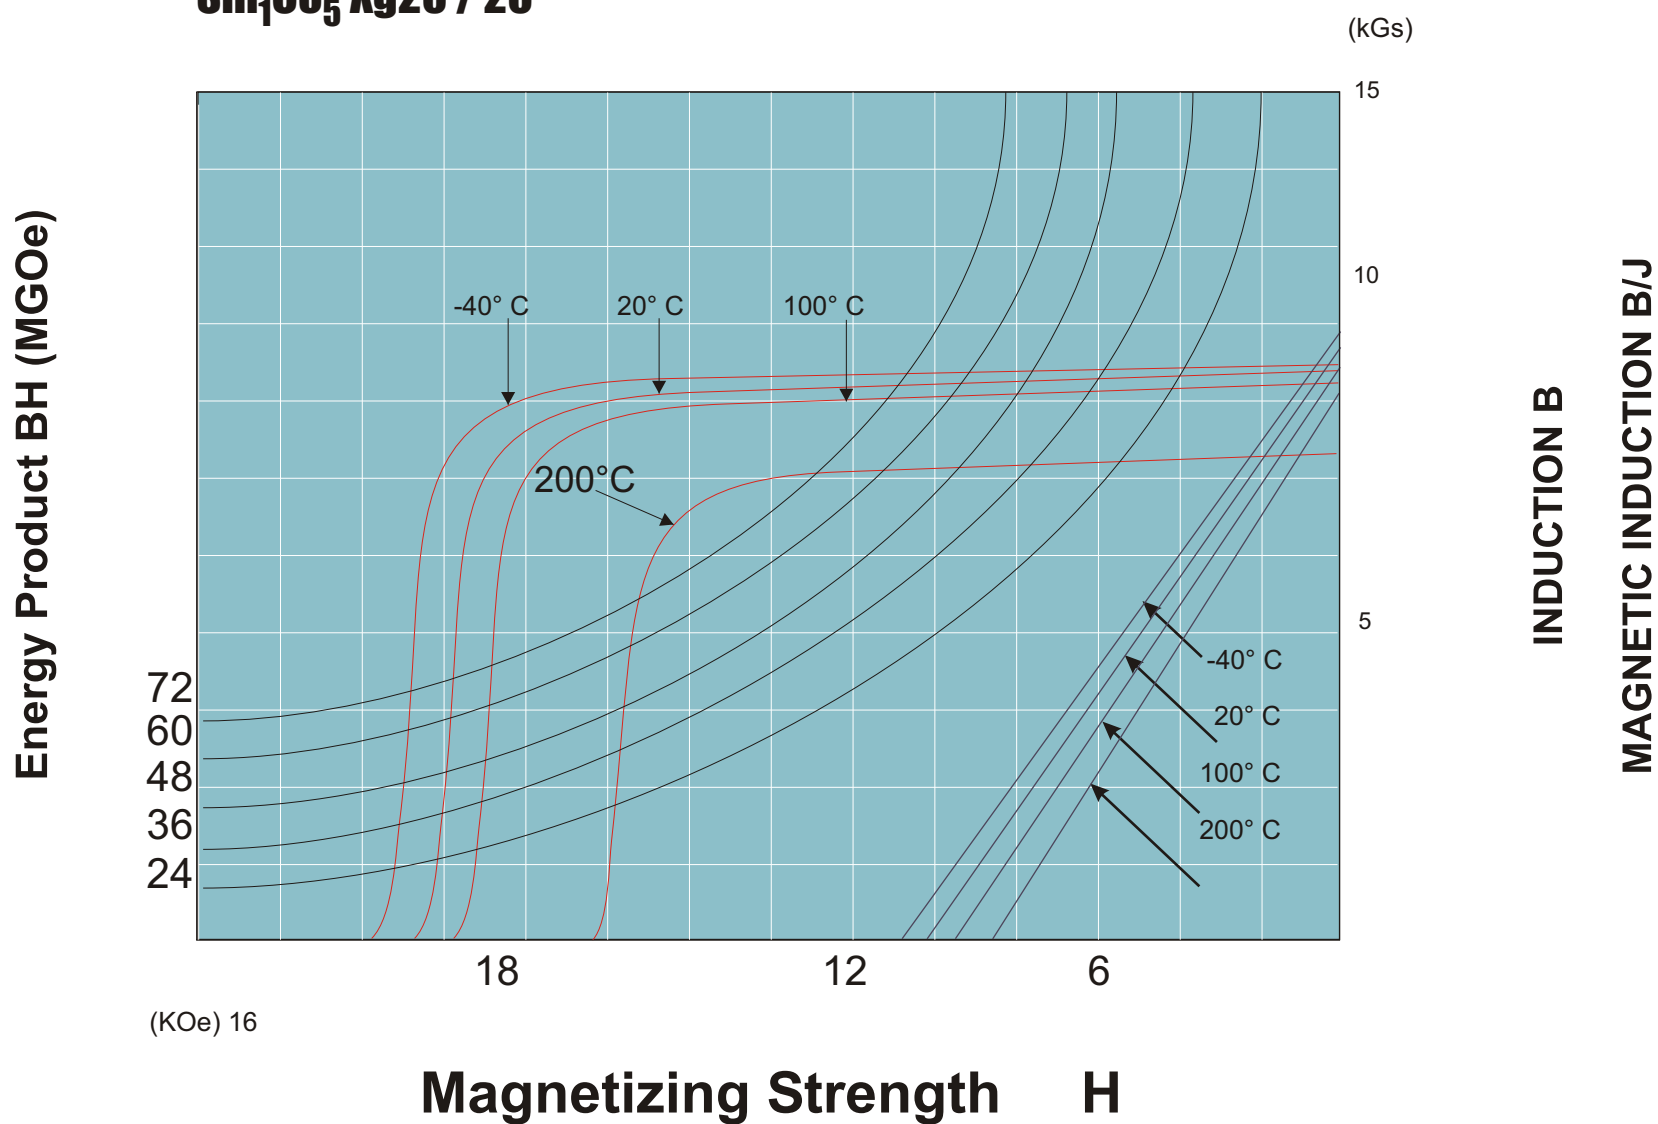

Demagnetization Curve

Sm₁Co₅ Xg20 / 20

700 Hicksville Road • ENECON Center Suite 110 • Bethpage, New York 11714
 Toll Free: 800.227.6835 • Phone: 516.576.3434 • Fax: 516.349.5522
 Website: www.magnetkingdom.com • Email: info@magnetkingdom.com