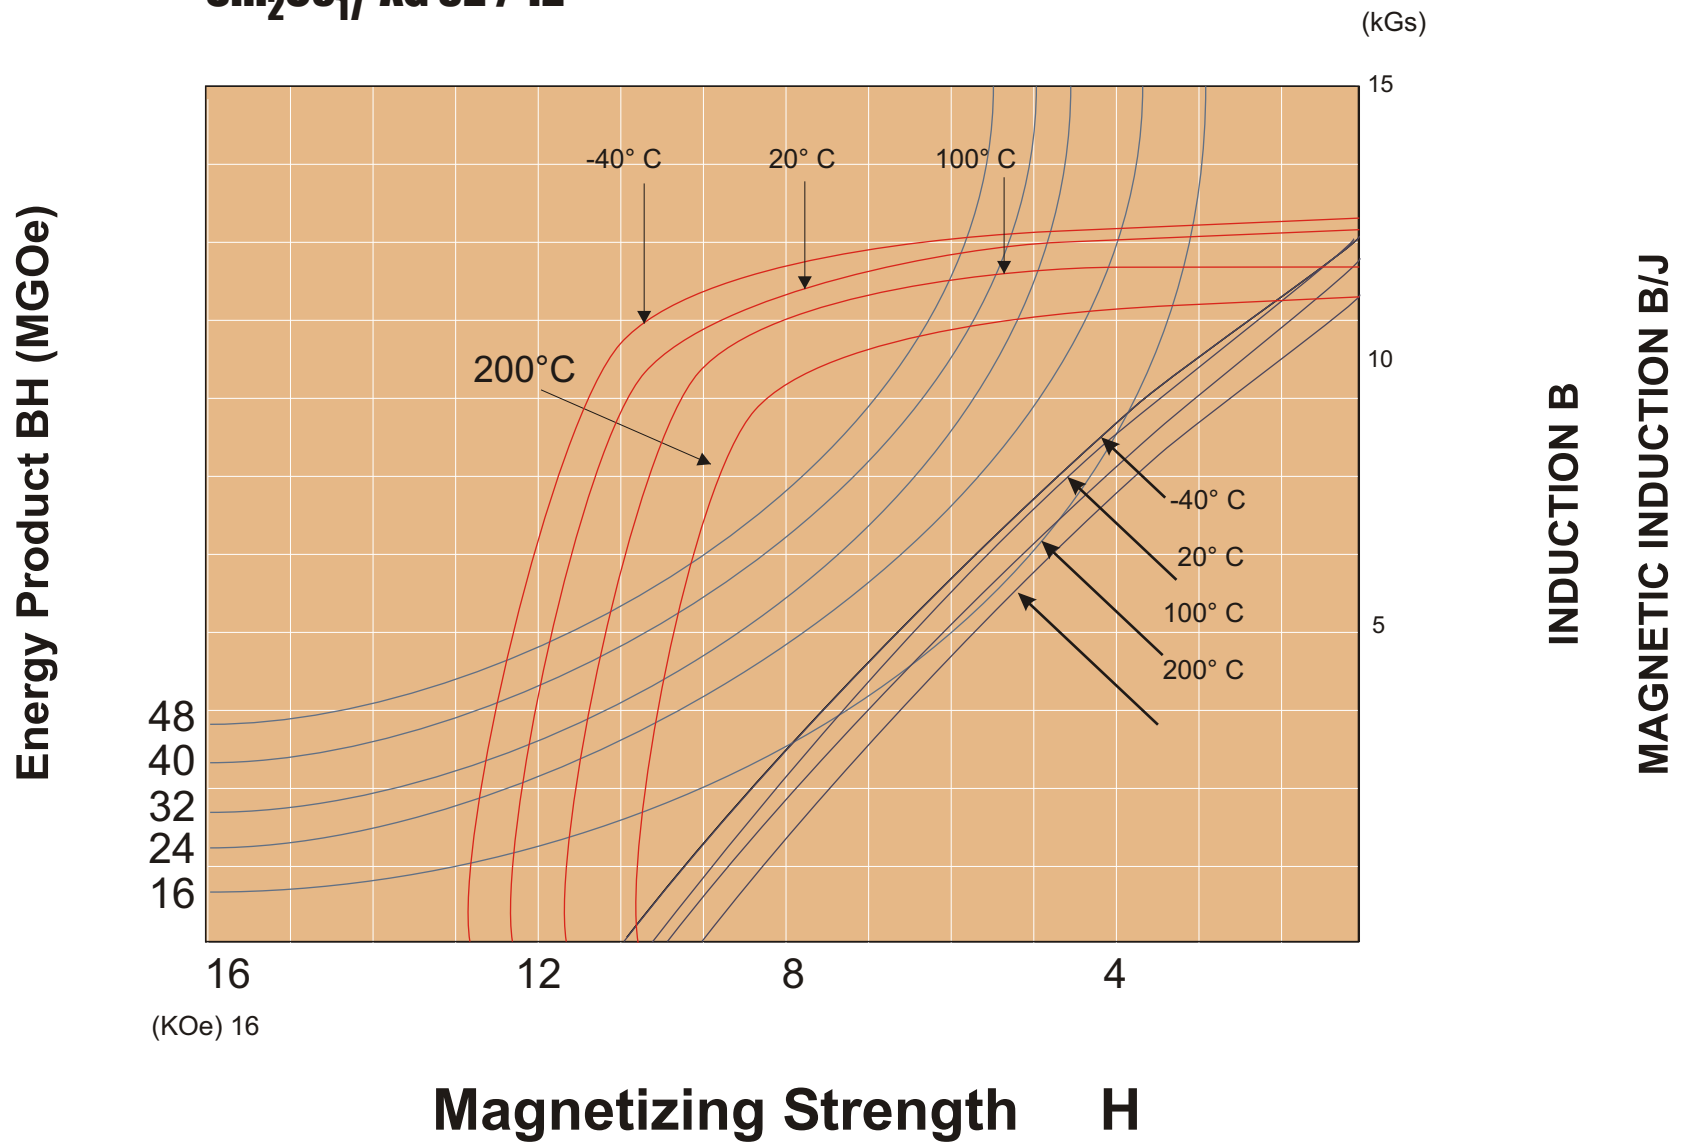

Demagnetization Curve

Sm₂Co₁₇ XG 32 / 12

700 Hicksville Road • ENECON Center Suite 110 • Bethpage, New York 11714
Toll Free: 800.227.6835 • Phone: 516.576.3434 • Fax: 516.349.5522
Website: www.magnetkingdom.com • Email: info@magnetkingdom.com