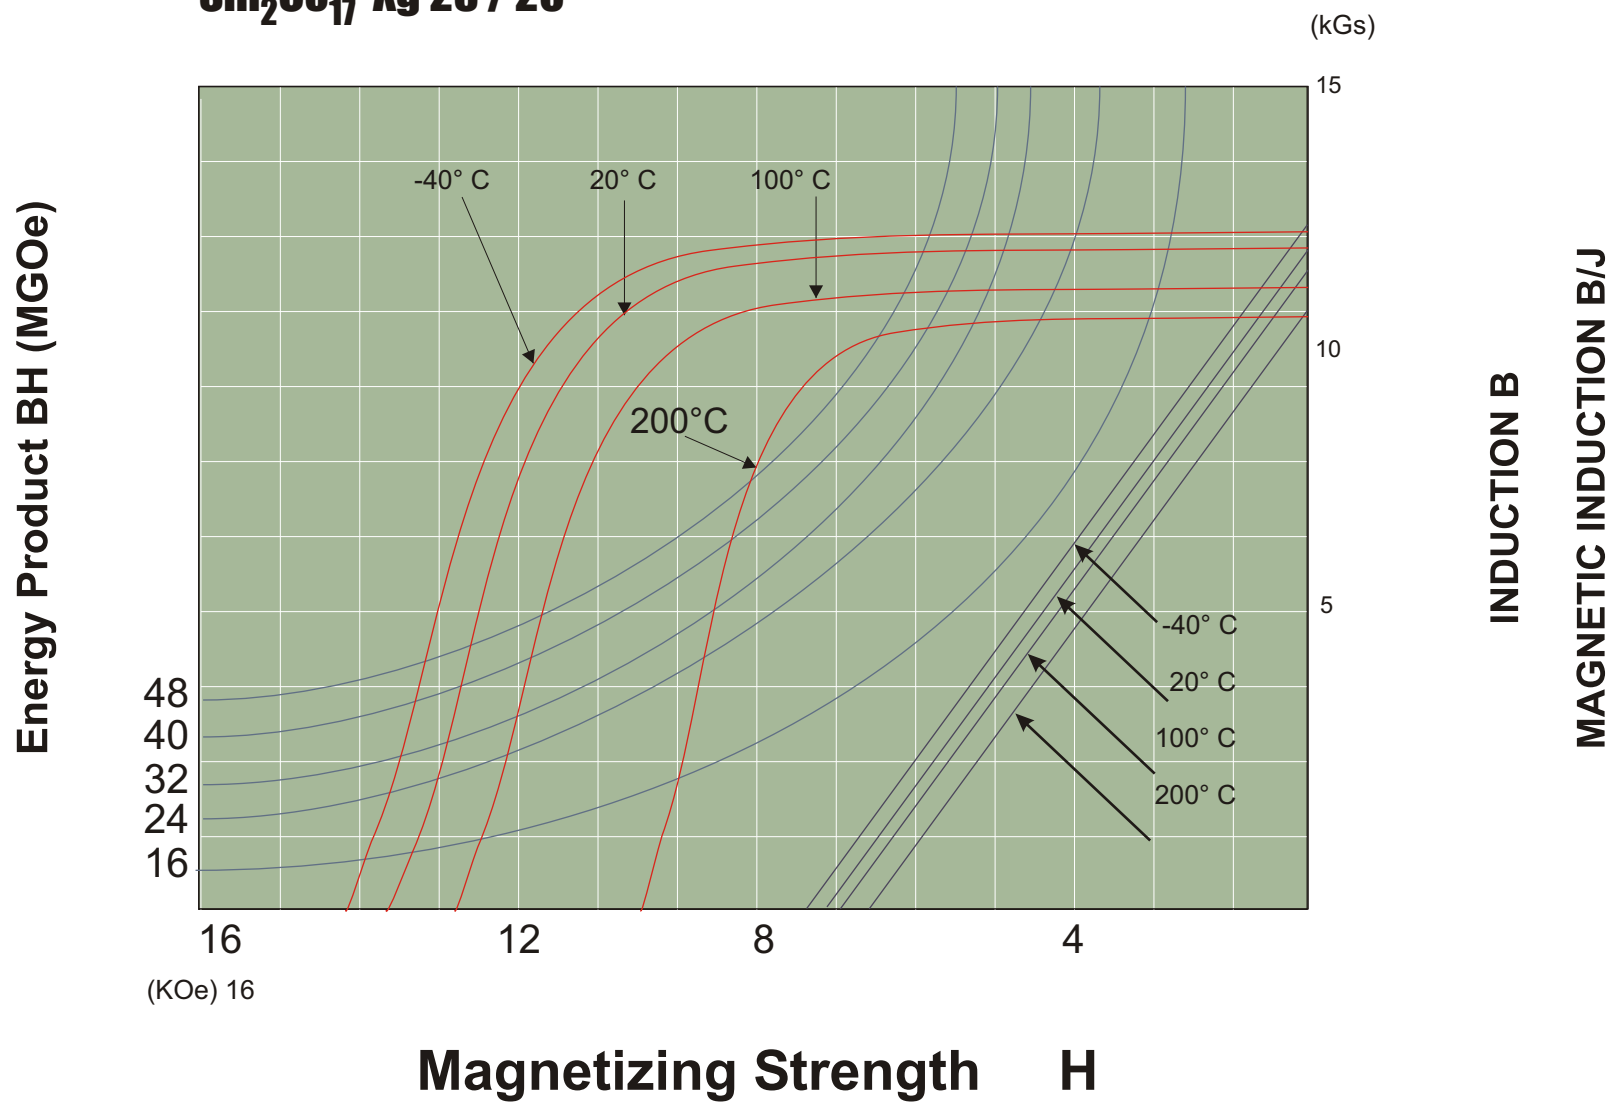

Demagnetization Curve

Sm₂Co₁₇ Xg 28 / 20

700 Hicksville Road • ENECON Center Suite 110 • Bethpage, New York 11714
 Toll Free: 800.227.6835 • Phone: 516.576.3434 • Fax: 516.349.5522
 Website: www.magnetkingdom.com • Email: info@magnetkingdom.com