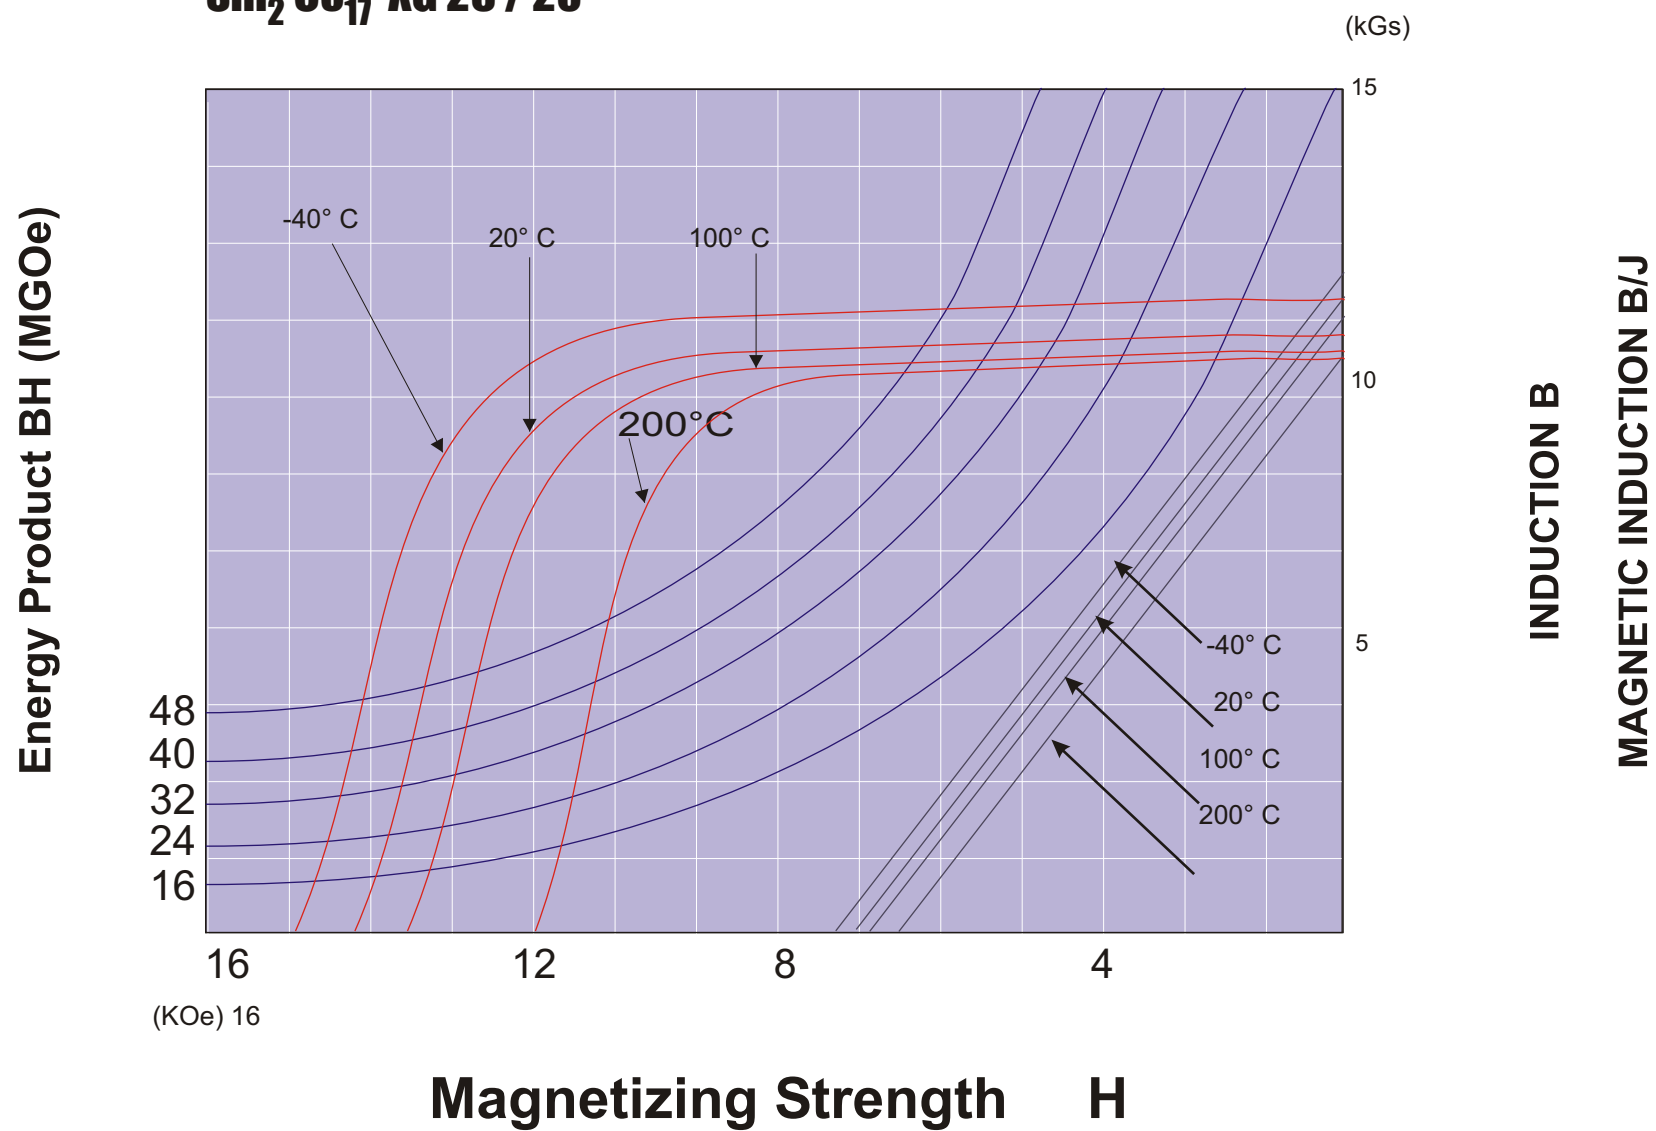

Demagnetization Curve

Sm₂Co₁₇ XG 26 / 20

700 Hicksville Road • ENECON Center Suite 110 • Bethpage, New York 11714
 Toll Free: 800.227.6835 • Phone: 516.576.3434 • Fax: 516.349.5522
 Website: www.magnetkingdom.com • Email: info@magnetkingdom.com